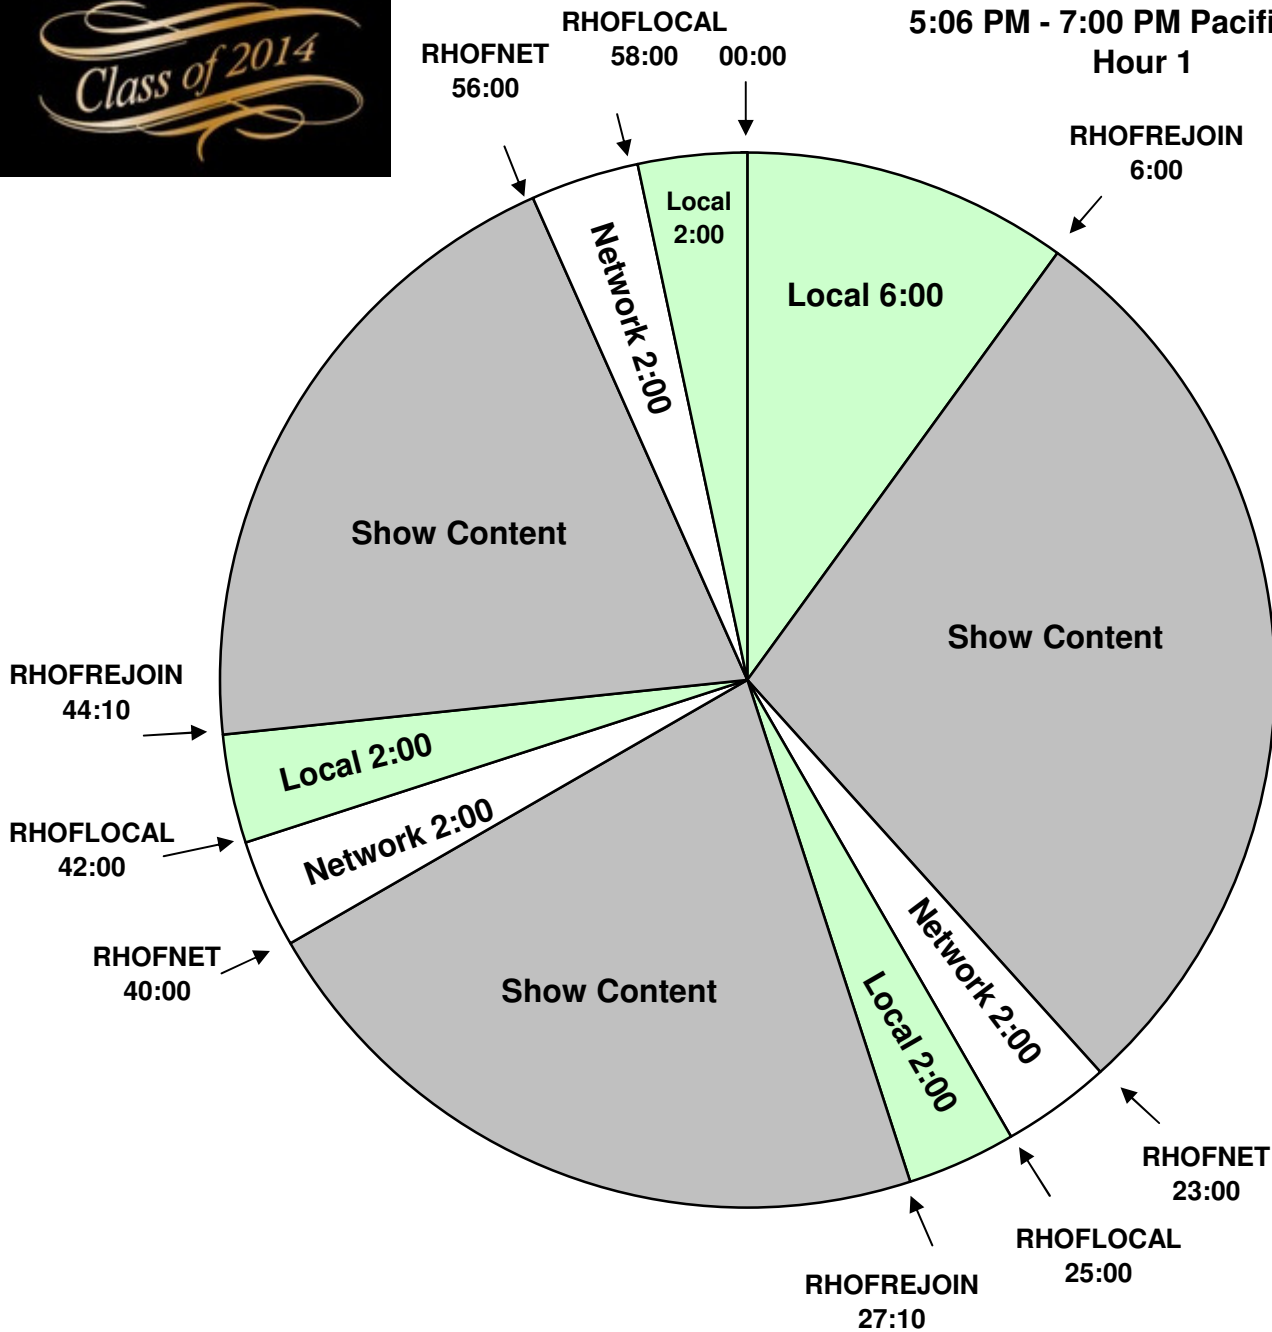

PROGRAM CLOCK
XDS Program: RHOF 2014
 Effective November 9th, 2014
 Premiere XDS PRO4-P Satellite
 8:06 PM - 10:00 PM Eastern Time
 7:06 PM - 9:00 PM Central Time
 5:06 PM - 7:00 PM Pacific Time
Hour 1

All Breaks Float

For Technical Assistance Call
 Premiere Network Operations Center: (800) 276-4431
 Technical Info: <http://engineering.premiereradio.com>

XDS Relays:

- RHOFREJOIN - Rejoins Program
- RHOFNET - Network Break
- RHOFLOCAL - Local Break
- RHOFID - Legal ID